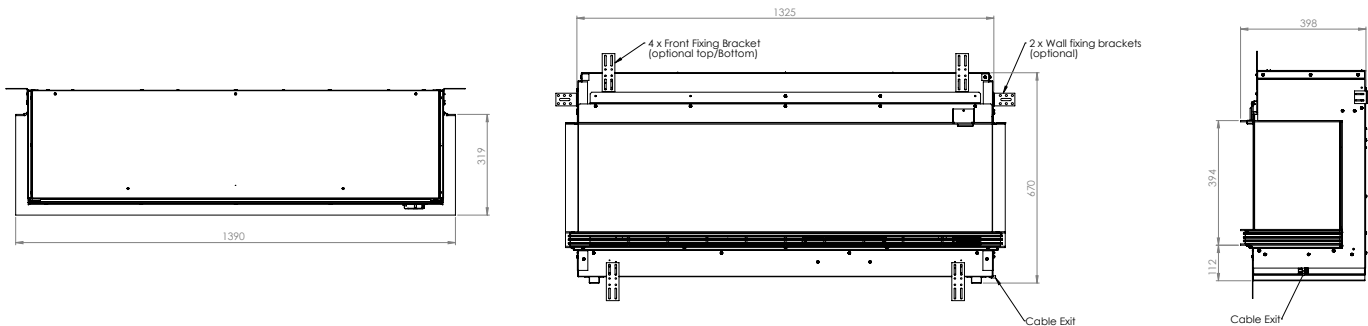

Vista 130 I | III

230V/50Hz | 70 Watt

Experience Better Living

Unit Dimensions

Specifications

TECHNICAL DETAILS	Vista 130 I	Vista 130 III
Flame Effect system	Opti-V®	Opti-V®
Model number	400001670	400001671
GTIN/UPC	5011139087812	5011139087829
Model	Built-in	Built-in
View Type	Front	3-sided
Colour - Furniture	Black	Black
Media Bed	Logset	Logset
Viewing window WxH (cm)	130x40	130x40
Build in dim (WxHxD) (cm)	132,9x67x39,8	132,9x67x39,8
Heating function	Yes	Yes
Heating Element	Yes	Yes
Remote Control	Yes	Yes
Manual Operation on the fireplace possible	No	No
Lighting Module	LED	LED
Sound	Yes	Yes
Media Bed Flame Colours	No	No
Heat Setting 1 in Watts	1000	1000
Heat Setting 2 in Watts	2000	2000
Power consumption (flame effect) (Watt)	70	70
Wattage	2000	2000
Voltage	230V/50Hz	230V/50Hz
Unpacked Weight (kg)	81	81
Plug Length	1 m	1 m
Warranty	2+3 years	2+3 years